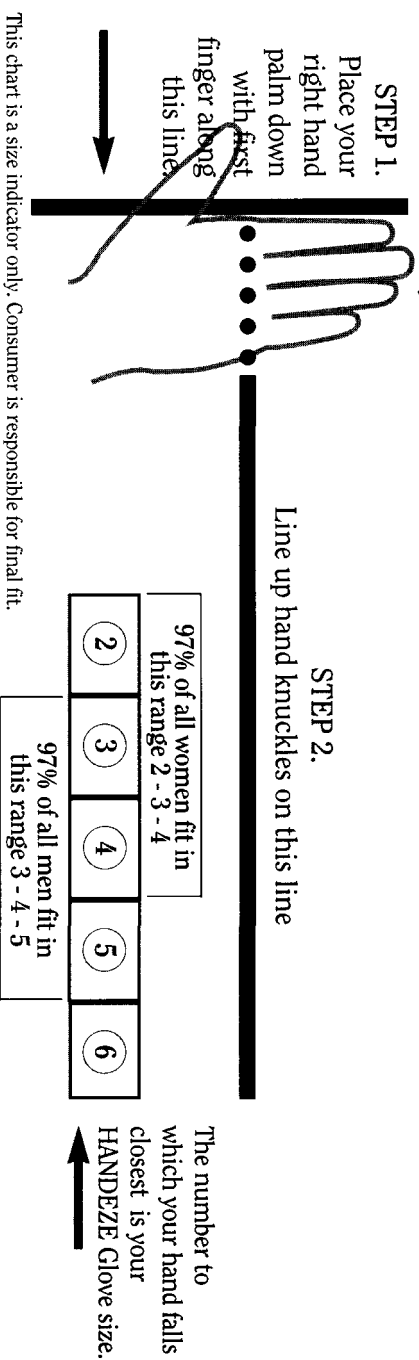

HAND SIZE CHART

The DOME® Original HANDEZE® Energizing and Therapeutic Support Gloves are manufactured from a pure Lycra™ fabric and treated with a special Med-A-Likra™ process. They are highly stretchable in all directions to insure comfort and full dexterity. The better the fit, the better the effects. Follow the two-step instructions below to find your size.

This chart is a size indicator only. Consumer is responsible for final fit.